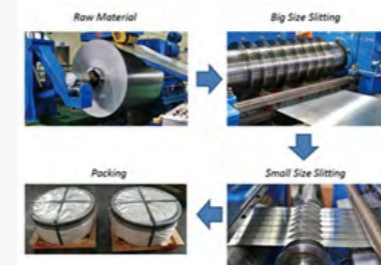

Electro Zn-Ni Coated Steel (EGN Coil)

Our company produce electro Zn-Ni coated steel.

We can support 0.4,0.5 and 0.8mmT thickness and any slitted size.

The applications are outer/inner plate in automotive, refrigerator, washing machine and so on.

Micro Technology Innovation			
TEL	82-43-264-4491	FAX	82-43-264-4497
E-mail	qkek1504@hanmail.net		

Fuel Cooler

This has the function to cool the fuel temperature at a constant temperature in the electronic engine in order to meet the exhaust gas regulations.

MODINE ONEGENE LIMITED			
TEL	82-43-531-4600	FAX	82-505-009-9545
E-mail	hyeongki.kim@modineonegene.com